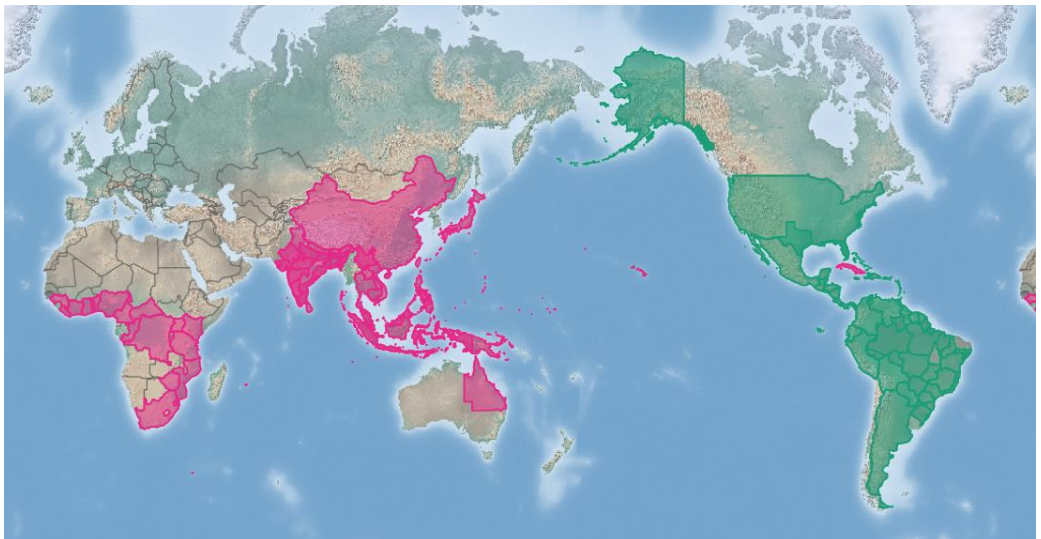

# Siam weed

*Chromolaena odorata*

## PATHWAYS

- ✓ shipping
- ✓ machinery/vehicles
- ✓ seed contaminant

Introduced

Native

Origin not recorded

# Siam weed

*Chromoleana odorata*

## DISTRIBUTION

**Native range** often noted as native to tropical Central and South America from Mexico and the Caribbean to Brazil, the exact limits of the native range are uncertain

**Introduced range** much of southern Africa, eastern Asia, northern Australia and Cuba